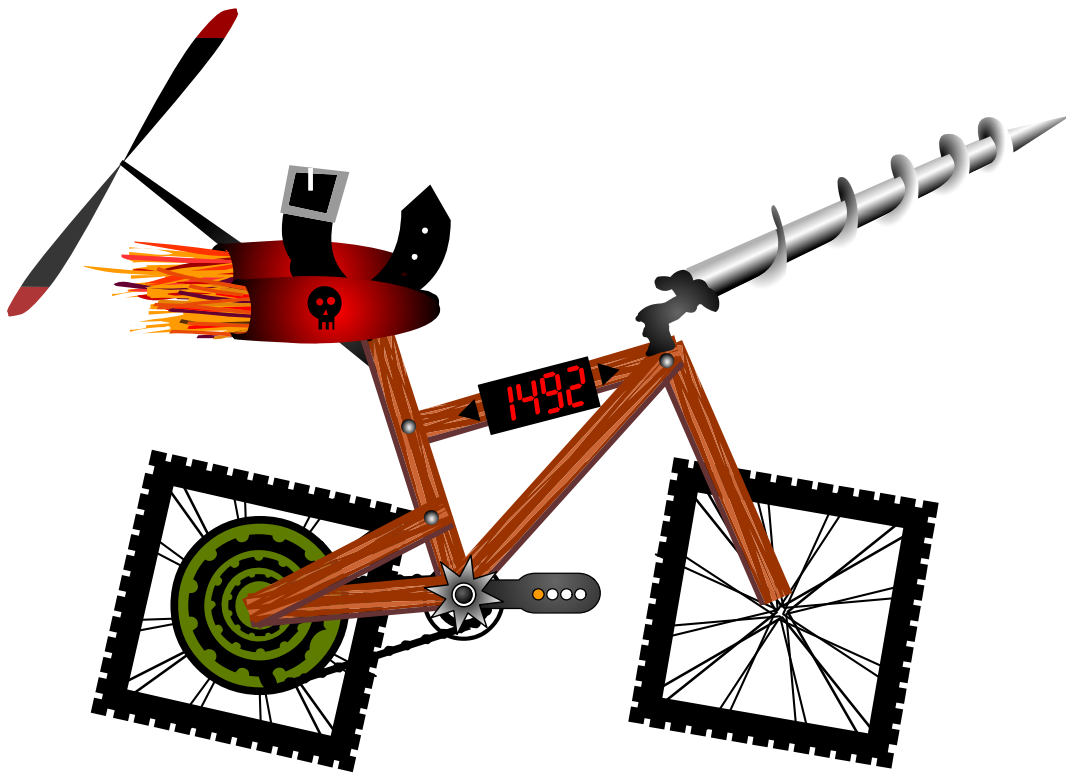

My dream machine

My bike has a time-travel frame,
square wheels that take you to dark
places, a seat to buckle you up and
blast off, automatic pedalling machine
pedals, tunnelling handlebars, and
techno gears and chain.

My dream machine cuts through rock
like a knife through butter.

Daniel Lee